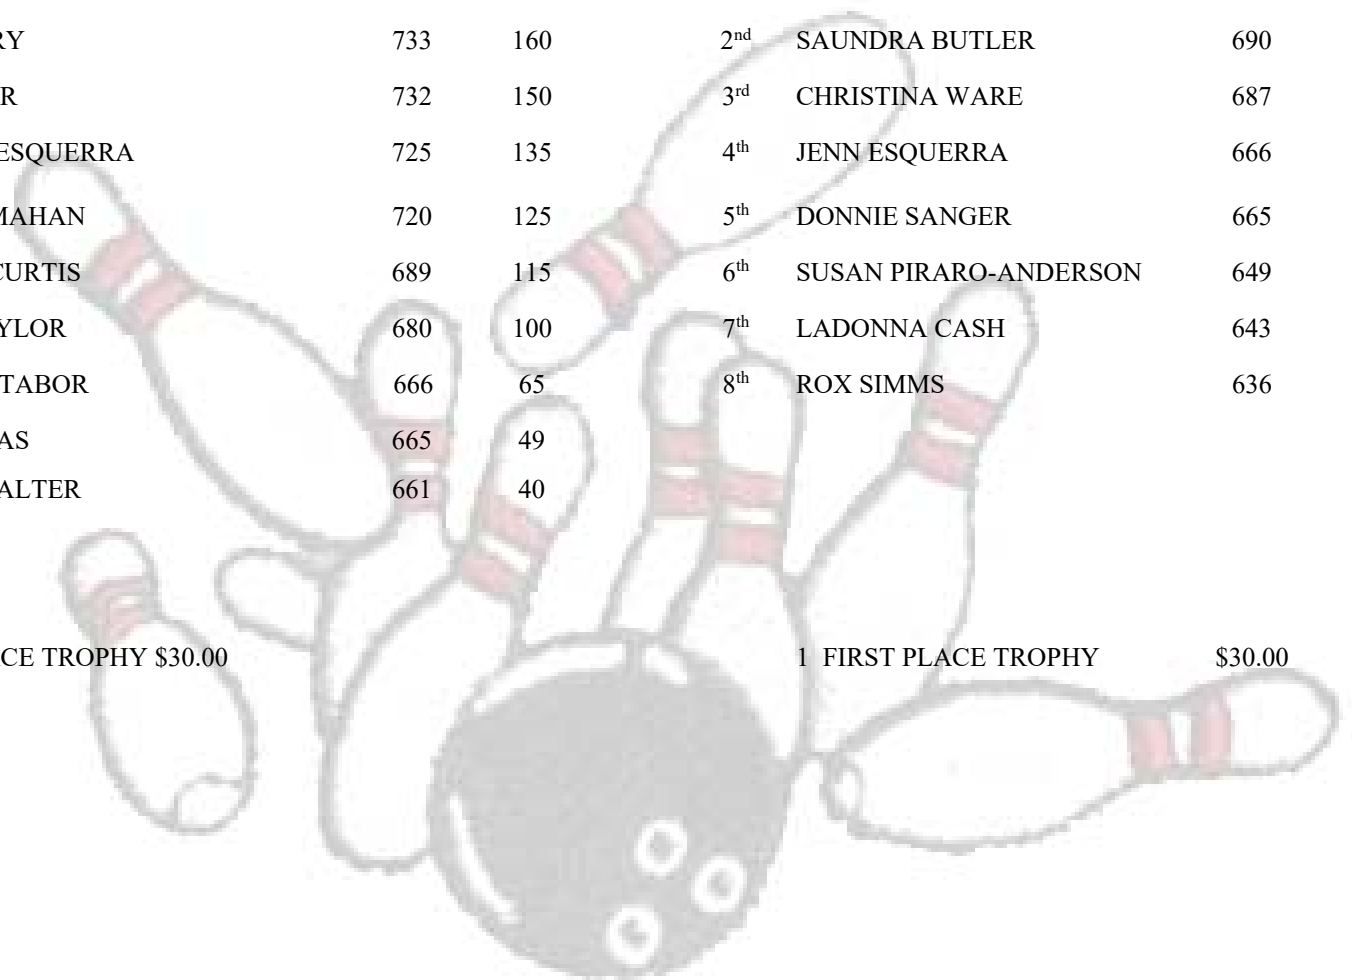

SINGLES

1 st	DOYLE IRONS	756	\$170	1 st	KATHY ALLEN	712	\$140
2 nd	FLOW GLORY	733	160	2 nd	SAUNDRA BUTLER	690	130
3 rd	LYNN SUBER	732	150	3 rd	CHRISTINA WARE	687	120
4 th	REGINALD ESQUERRA	725	135	4 th	JENN ESQUERRA	666	100
5 th	WILLIE McMAHAN	720	125	5 th	DONNIE SANGER	665	80
6 th	GREGORY CURTIS	689	115	6 th	SUSAN PIRARO-ANDERSON	649	70
7 th	RONNIE TAYLOR	680	100	7 th	LADONNA CASH	643	50
8 th	CLARENCE TABOR	666	65	8 th	ROX SIMMS	636	33.75
9 th	BILL THOMAS	665	49				
10 th	BILL SHOWALTER	661	40				

1 FIRST PLACE TROPHY \$30.00

1 FIRST PLACE TROPHY \$30.00

M-W DOUBLES

1 st	LEON JACKSON – CHRISTOPHER MARSHALL	1464	\$300	1 st	ANGELA McCOUGHLIN – NICOLE McCOY	1275	\$220
2 nd	DOYLE IRONS – CHRIS TURNER	1451	250	2 nd	DONNIE SANGER – LADONNA CASH	1229	200
3 rd	MAURICE HATCHER – DWAYNE CHANDLER	1367	180	3 rd	KIM SKINNER – TAREIA HARRIS	1240	140
4 th	GARY FAULK – CHRIS YODER	1326	140	4 th	EVA WHITAKER – K HARRIS	1233	82.50
5 th	DENNIS WILLIAMS – VINCENT LUCKEY	1304	108.50				

2 TROPHIES \$60

2 TROPHIES \$60

MIXED DOUBLES

1 st	EVA WHITAKER- DOYLE IRONS	1413	\$300
2 nd	JOE SWEeley – JEANETTE ROBERTSON	1385	256
3 rd	JENN ESQUERRA –K EPPLE	1380	230
4 th	CHRISTINA WARE – KEVIN PRIDGEON	1380	180
5 th	DONNA BOSEMAN – NORM BOSEMAN	1347	150
6 th	LEE ARMER – GAIL LLOYD	1338	130